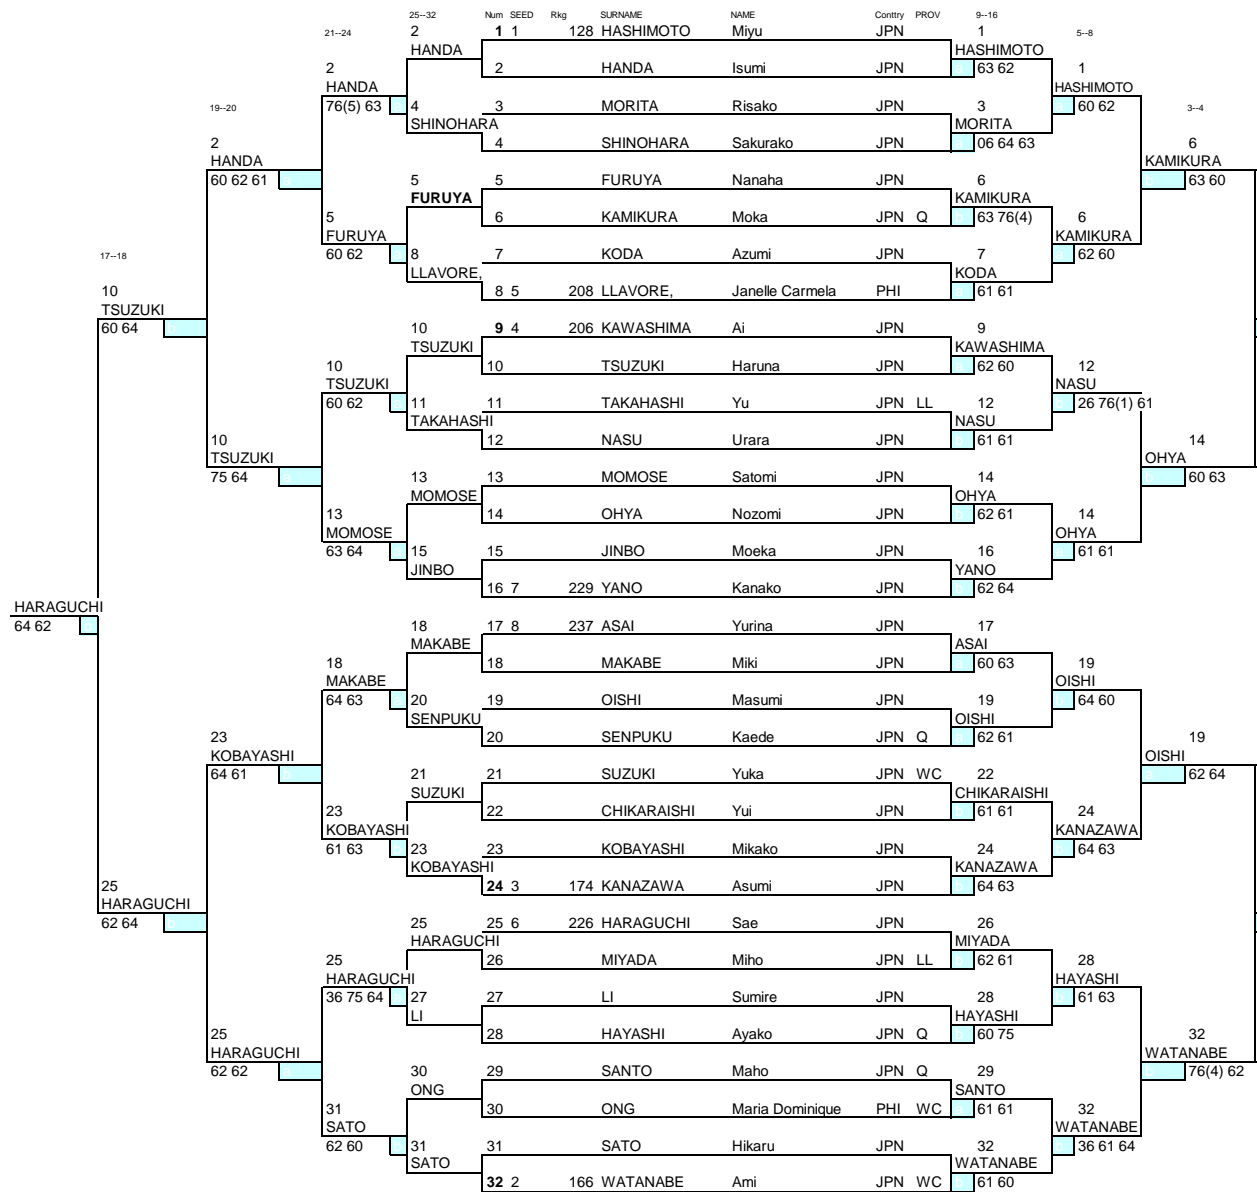

Tournament Name:

# ATF 14 & Under SUTAMA 2011

Date: 2011/6/27

Girls

14 & Under

Compass Draw For Positions 1-32

### Position 3/4